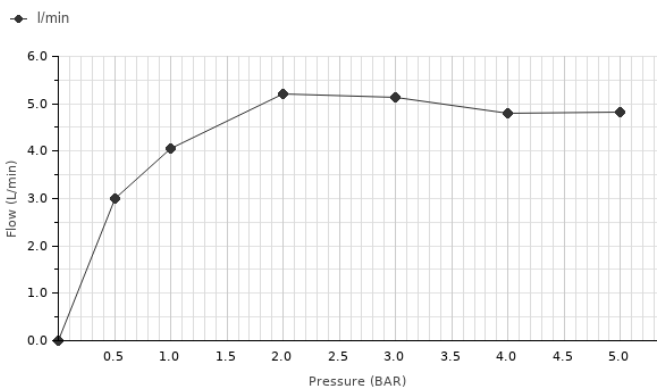

Description

Single lever basin mixer 3/8". Ø25 mm ceramic cartridge. Length of hoses 370 mm. Without pop-up waste set 1 1/4". "Plus" aerator. Flow rate 5 l/min. at 3 bar

Finish

chrome
100126423

Certifications and quality characteristics

Flow rate diagramme

Pressure (bar)	0	0.5	1	2	3	4	5
Flow - l/min (±15%)	0	3	4.05	5.21	5.14	4.79	4.83

Technical drawing

Dimensions in mm