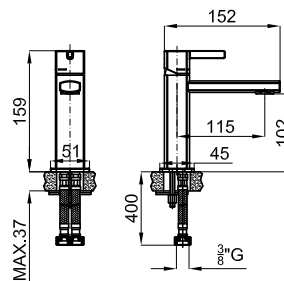

### Description

Single lever basin mixer 3/8". Ø25 mm ceramic cartridge. Length of hoses 400 mm. Without pop-up waste set 1 1/4". "Plus" aerator. Cold-water opening. Flow rate 5 l/min. at 3 bar.

### Flow rate diagramme

Pressure (bar)	0	0.5	1	2	3	4	5
Flow - l/min (±15%)	0	2.4	3.5	4.9	5	4.6	4.8

### Technical drawing

Dimensions in mm

**noken**  
PORCELANOSA BATHROOMS

Warranty: For a warranty or other information on this product, visit our Web address: [www.noken.com](http://www.noken.com)

Legal disclaimer: All details provided by the NOKEN's Product has an information purpose without any contractual value. In order to obtain further information about the materials and their installation please visit our showrooms. NOKEN reserves the right to modify or delete any information on this site. The images and colours shown in this site may differ from the real ones.