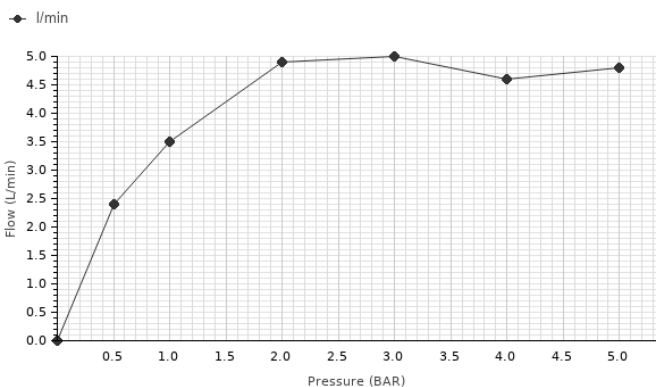

### Description

Single lever basin mixer 3/8". Ø25 mm ceramic cartridge. Length of hoses 400 mm. Without pop-up waste set 1 1/4". "Plus" aerator. Cold-water opening. Flow rate 5 l/min. at 3 bar.

### Flow rate diagramme

Pressure (bar)	0	0.5	1	2	3	4	5
Flow - l/min (±15%)	0	2.4	3.5	4.9	5	4.6	4.8