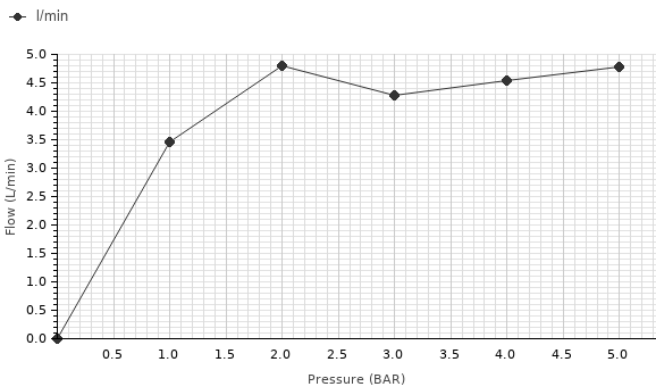

### Description

Single lever basin mixer 3/8". Ø25 mm.ceramic cartridge. Connection 3/8". Length of hoses 462 mm. With pop-up waste set 1 1/4". "Plus" aerator. Cold-water opening. Flow rate 4,27 l/min. at 3 bar.

### Flow rate diagramme

Pressure (bar)	0	1	2	3	4	5
Flow - l/min (±15%)	0	3.45	4.8	4.27	4.54	4.78