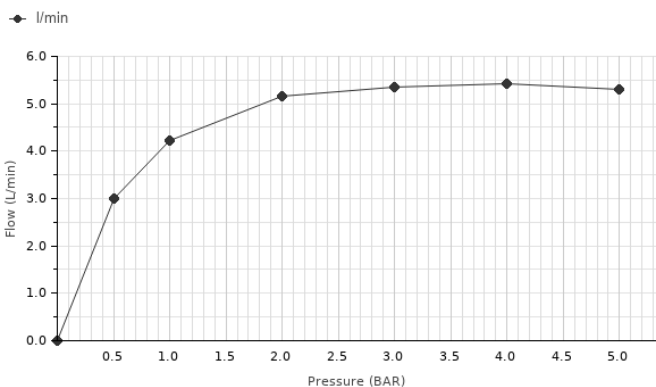

Description

Single lever basin mixer 3/8". Ø35 mm ceramic cartridge. Length of hoses 365 mm. Without pop-up waste set. "Plus" aerator. Cold-water opening. Flow rate 5 l/min. at 3 bar.

Finish

chrome
100208352

Other Finishes

black
100208353

brushed titanium
100291627

brushed copper
100291680

brushed gold
100306653

Certifications and quality characteristics

Flow rate diagramme

Pressure (bar)	0	0.5	1	2	3	4	5
Flow - l/min (±15%)	0	3.01	4.22	5.17	5.34	5.42	5.3

Technical drawing

Dimensions in mm