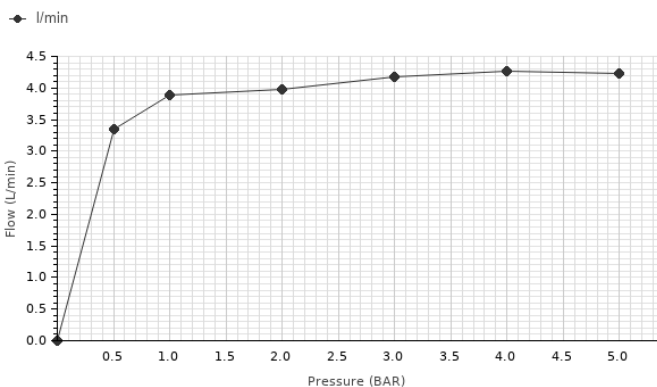

Description

High Spout single lever basin mixer 3/8". Ø25 mm.ceramic cartridge. Length of hoses 460 mm. With pop-up waste set 1 1/4". "Plus" aerator adjustable. Cold-water opening. Flow rate 4,7 l/min. at 3 bar.

Finish

chrome
100272330

Other Finishes

brushed titanium
100272321

black
100272340

Flow rate diagramme

Pressure (bar)	0	0.5	1	2	3	4	5
Flow - l/min (±15%)	0	3.35	3.89	3.98	4.17	4.26	4.23

Technical drawing

Dimensions in mm