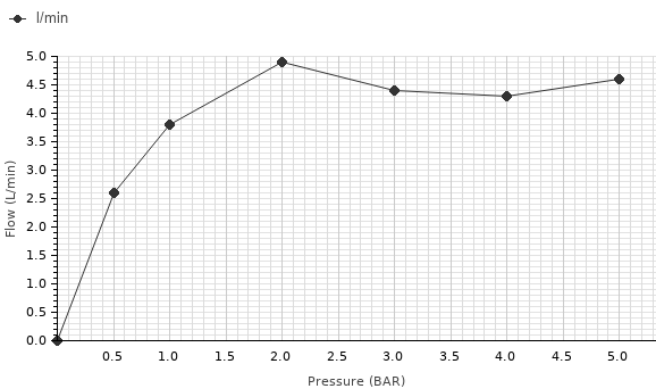

Description

Single lever basin mixer. Ø25 mm. ceramic cartridge. Connection 3/8". Length of hoses 370 mm. "Plus" aerator. Cold-water opening. Flow rate 4,4 l/min. at 3 bar

Finish

chrome
100283402

Certifications and quality characteristics

Flow rate diagramme

Pressure (bar)	0	0.5	1	2	3	4	5
Flow - l/min (±15%)	0	2.6	3.8	4.9	4.4	4.3	4.6

Technical drawing

Dimensions in mm