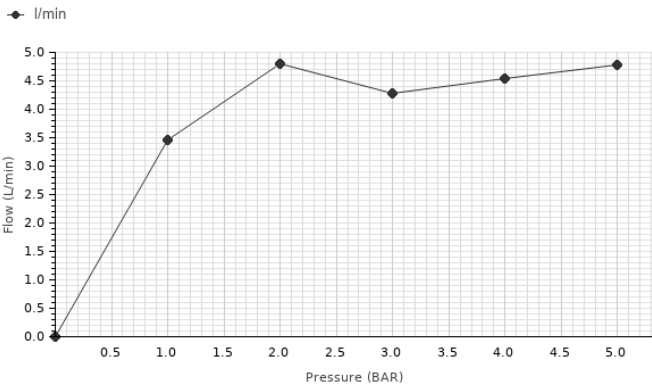

Description

Single lever basin mixer 3/8". Ø25 mm.ceramic cartridge. Connection 3/8". Length of hoses 462 mm. Without pop-up waste set. "Plus" aerator. Cold-water opening. Flow rate 4,27 l/min. at 3 bar.

Finish

chrome
100328629

Other Finishes

chrome_almond
100328632

chrome_forest
100328589

chrome_merlot
100328588

Flow rate diagramme

Pressure (bar)	0	1	2	3	4	5
Flow - l/min (±15%)	0	3.45	4.8	4.27	4.54	4.78

Technical drawing

Dimensions in mm