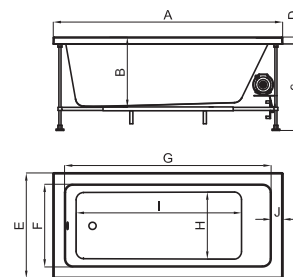

Baths

MINIMAL

Description

bathtub, built-in, with brassware, rectangular 160x75, built-in version, side bath waste, 4mm sanitary acrylic.

Finish

glossy white
100050839

Technical drawing

Dimensions in mm

mm	A	B	C	D	E	F	G	H	I	J
1500 x 700	1500	450	565	45	700	540	1340	440	1070	80
1600 x 700	1600	450	565	45	700	540	1440	440	1170	80
1800 x 750	1600	450	565	45	750	590	1440	490	1170	80