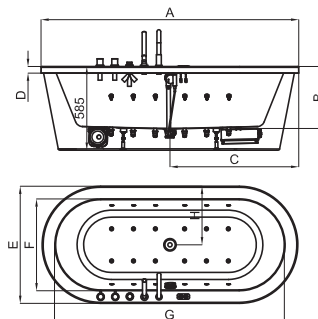

Baths

MINIMAL

Description

bathtub, built-in , with brassware, oval 175x80, built-in version with support feet, center bath waste, 4mm sanitary acrylic.

Finish

glossy white
100060695

Technical drawing

Dimensions in mm

mm	A	B	C	D	E	F	G	H
1750 x 800	1750	440	675	45	800	620	1570	400
1900 x 870	1900	440	950	45	870	675	1700	435