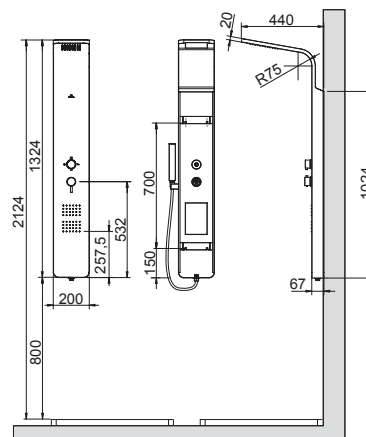

Bathroom Taps

EX

LAUS

Description

Shower column with mixer taps and satin stainless steel structure. Integrated shower head, hand shower support to the column or at wall, hand shower, additional "JOY" hand shower and integrated fixed jet for the lumbar area. With connections of 1/2" and with a distance of 150mm between them, it includes a non-return valve, the flow rate at 3 bar of the hand shower is 9 l/min, the shower head 11 l/min and the jets 11 l/min.

Finish

satin stainless steel
100130514

Flow rate diagramme

Pressure (bar)	0	2	3	4	5
Flow - Jet (l/min) (±15%)	0	8	11	12	13.5
Flow - Handshower (l/min) (±15%)	0	8	9	9	9
Flow - Rain (l/min) (±15%)	0	9	11	12.5	13.5

Technical drawing

Dimensions in mm

noken
PORCELANOSA BATHROOMS

Warranty: For a warranty or other information on this product, visit our Web address: www.noken.com

Legal disclaimer: All details provided by the NOKEN's Product has an information purpose without any contractual value. In order to obtain further information about the materials and their installation please visit our showrooms. NOKEN reserves the right to modify or delete any information on this site. The images and colours shown in this site may differ from the real ones.