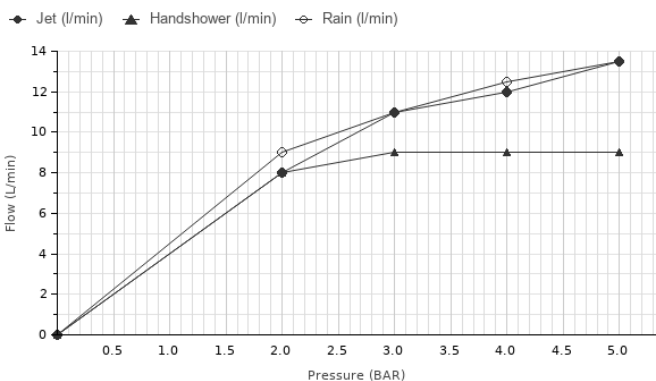

Bathroom Taps

EX

LAUS

Description

Shower column with mixer taps and satin stainless steel structure. Integrated shower head, hand shower support to the column or at wall, hand shower, additional "JOY" hand shower and integrated fixed jet for the lumbar area. With connections of 1/2" and with a distance of 150mm between them, it includes a non-return valve, the flow rate at 3 bar of the hand shower is 9 l/min, the shower head 11 l/min and the jets 11 l/min.

Finish

satin stainless steel
100130514

Flow rate diagramme

Pressure (bar)	0	2	3	4	5
Flow - Jet (l/min) (±15%)	0	8	11	12	13.5
Flow - Handshower (l/min) (±15%)	0	8	9	9	9
Flow - Rain (l/min) (±15%)	0	9	11	12.5	13.5