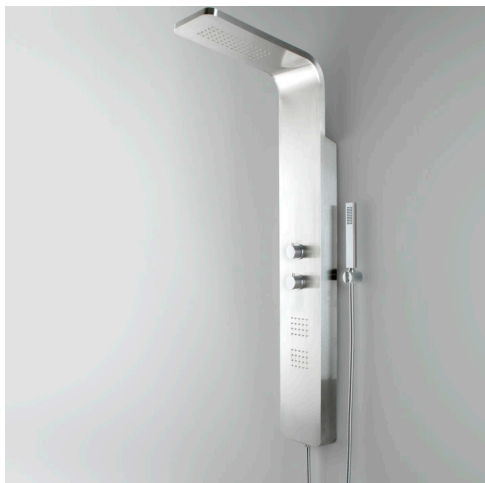

Bathroom Taps

EX

LAUS

Description

Shower column with mixer taps and satin stainless steel structure. Integrated shower head, hand shower support to the column or at wall, hand shower, additional "JOY" hand shower and integrated fixed jet for the lumbar area. With connections of 1/2" and with a distance of 150mm between them, it includes a non-return valve, the flow rate at 3 bar of the hand shower is 9 l/min, the shower head 11 l/min and the jets 11 l/min.

Finish

satin stainless steel
100130514

Flow rate diagramme

Pressure (bar)	0	2	3	4	5
Flow - Jet (l/min) (±15%)	0	8	11	12	13.5
Flow - Handshower (l/min) (±15%)	0	8	9	9	9
Flow - Rain (l/min) (±15%)	0	9	11	12.5	13.5