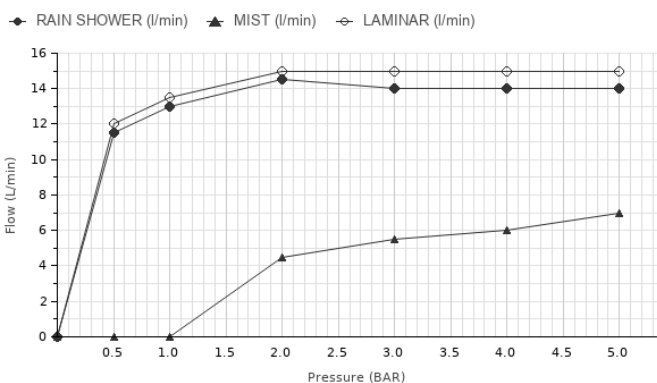

## Description

40cm concealed ceiling shower head. Shower modes: rain shower, mist function and laminar spray. Additional function: chromotherapy. Remote control for chromotherapy included. IP67 protection. 110-230 V power supply. Shower valve not included. A 3 exit shower valve with minimum flowrate of 16 l/min is required.

## Flow rate diagramme

Pressure (bar)	0	0.5	1	2	3	4	5
Flow - RAIN SHOWER (l/min) (±15%)	0	11.5	13	14.5	14	14	14
Flow - MIST (l/min) (±15%)	0	0	0	4.5	5.5	6	7
Flow - LAMINAR (l/min) (±15%)	0	12	13.5	15	15	15	15

## Technical drawing

Dimensions in mm