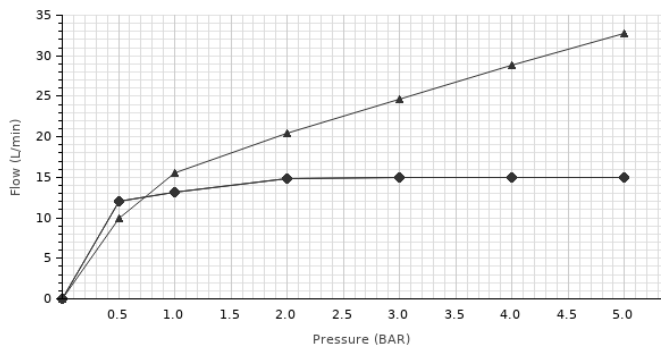

Rain Showers

LOUNGE

Designed by
SIMONE MICHELI

Description

60cm concealed ceiling shower head. Shower modes: rain shower, waterfall and laminar spray. Additional function: chromotherapy. Remote control for chromotherapy included. IP67 protection. 110-230 V power supply. Shower valve not included. A 3 exit shower valve with minimum flowrate of 21l/min for waterfall function and 16l/min for rain and laminar spray function is required.

Finish

polished stainless steel
100165569

Flow rate diagramme

Pressure (bar)	0	0.5	1	2	3	4	5
Flow - Outlet elbow (l/min) (±15%)	0	12	13.2	14.8	15	15	15
Flow - Diverter (l/min) (±15%)	0	10	15.6	20.5	24.7	28.8	32.8
Flow - Mixer (l/min) (±15%)	0	12	13.2	14.8	15	15	15

◆ Outlet elbow (l/min) ▲ Diverter (l/min) ⇨ Mixer (l/min)

Technical drawing

Dimensions in mm

noken
PORCELANOSA BATHROOMS

Warranty: For a warranty or other information on this product, visit our Web address: www.noken.com