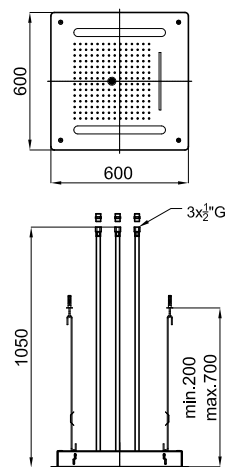

Rain Showers

LOUNGE

Designed by
SIMONE MICHELI

Description

60cm concealed ceiling shower head. Shower modes: rain shower, waterfall and laminar spray. Additional function: chromotherapy. Remote control for chromotherapy included. IP67 protection. 110-230 V power supply. Shower valve not included. A 3 exit shower valve with minimum flowrate of 21l/min for waterfall function and 16l/min for rain and laminar spray function is required.

Finish

polished stainless steel
100165569

Flow rate diagramme

Pressure (bar)	0	0.5	1	2	3	4	5
Flow - Outlet elbow (l/min) (±15%)	0	12	13.2	14.8	15	15	15
Flow - Diverter (l/min) (±15%)	0	10	15.6	20.5	24.7	28.8	32.8
Flow - Mixer (l/min) (±15%)	0	12	13.2	14.8	15	15	15

◆ Outlet elbow (l/min) ▲ Diverter (l/min) ⇨ Mixer (l/min)

Technical drawing

Dimensions in mm

noken
PORCELANOSA BATHROOMS

Warranty: For a warranty or other information on this product, visit our Web address: www.noken.com