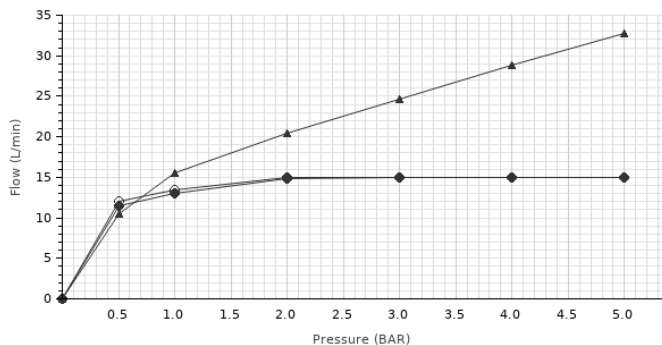

Flow rate diagramme

Pressure (bar)	0	0.5	1	2	3	4	5
Flow - Outlet elbow (l/min) (±15%)	0	11.5	13	14.8	15	15	15
Flow - Diverter (l/min) (±15%)	0	10.5	15.6	20.5	24.7	28.8	32.8
Flow - Mixer (l/min) (±15%)	0	12	13.5	15	15	15	15

◆ Outlet elbow (l/min) ▲ Diverter (l/min) ⇌ Mixer (l/min)