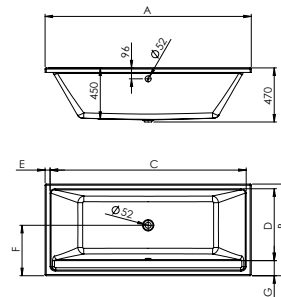

Designed by
FOSTER + PARTNERS

Description

whirltub, built-in, with brassware, with AIR+C system, rectangular 180x80, built-in version with support frame, center bath waste, 4mm sanitary acrylic.

Finish

glossy white_chrome
100256459

Technical drawing

Dimensions in mm

mm	A	B	C	D	E	F	G
1700 x 700	1700	700	1650	530	40	390	130
1800 x 800	1800	800	1720	630	40	440	130
1900 x 900	1900	900	1820	730	40	495	130