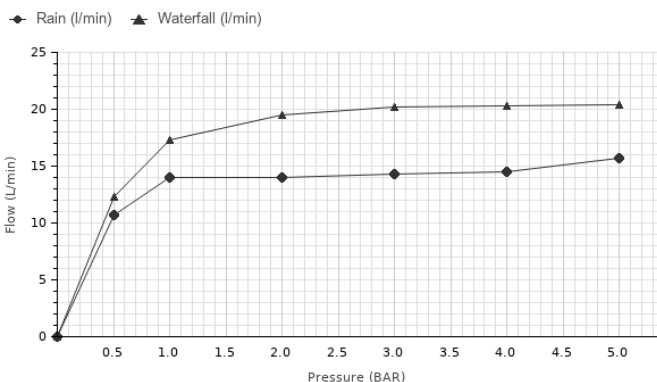

Rain Showers

SQUARE

Description

40cm concealed ceiling shower head. Shower modes: rain shower and waterfall. Additional function: chromotherapy. Remote control for chromotherapy included. IP67 protection. 110-230V power supply. Shower valve not included. A 2 exit shower valve with minimum flowrate of 21l/min for waterfall function and 16l/min for rain and laminar spray function is required.

Finish

polished stainless steel
100259027

Flow rate diagramme

Pressure (bar)	0	0.5	1	2	3	4	5
Flow - Rain (l/min) (±15%)	0	10.7	14	14	14.3	14.5	15.7
Flow - Waterfall (l/min) (±15%)	0	12.3	17.3	19.5	20.2	20.3	20.4

Technical drawing

Dimensions in mm