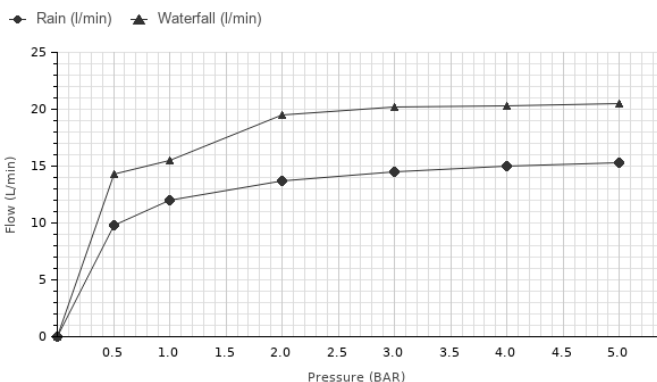

Description

40cm concealed ceiling shower head. Shower modes: rain shower and waterfall. Additional function: chromotherapy. Remote control for chromotherapy included. IP67 protection. 110-230V power supply. Shower valve not included. A 2 exit shower valve with minimum flowrate of 21l/min for waterfall function and 16l/min for rain and laminar spray function is required.

Finish

polished stainless steel
100259092

Flow rate diagramme

Pressure (bar)	0	0.5	1	2	3	4	5
Flow - Rain (l/min) (±15%)	0	9.8	12	13.7	14.5	15	15.3
Flow - Waterfall (l/min) (±15%)	0	14.3	15.5	19.5	20.2	20.3	20.5

Technical drawing

Dimensions in mm