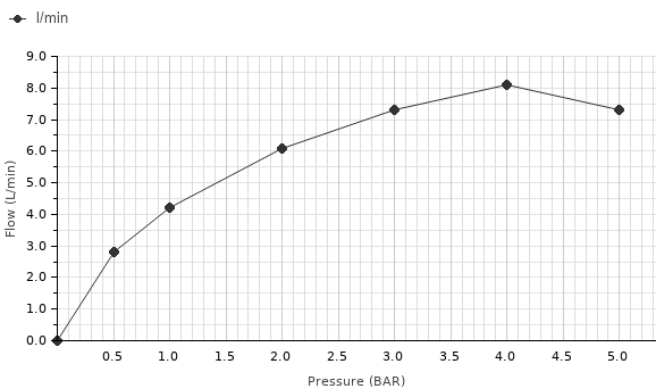

Bathroom Taps

ROUND INOX

Description

Floor mounted shower column 1/2". Ø35 mm ceramic cartridge. Cold-water opening. Flow rate 7,31 l/min. at 3 bar.

Finish

brushed stainless steel
100267528

Flow rate diagramme

Pressure (bar)	0	0.5	1	2	3	4	5
Flow - l/min (±15%)	0	2.8	4.2	6.1	7.3	8.1	7.3

Technical drawing

Dimensions in mm