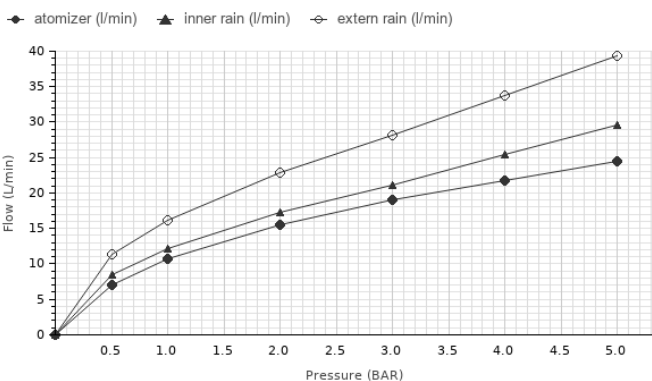

Rain Showers

SEASONS

Description

SEASONS - 60 cm ceiling build-in sprayer. Water functions: inner rain, peripheral rain, nebulizer and inner + peripheral rain. Additional features: color therapy and aromatherapy. It includes Seasons keyboard and the flowers, energy, and relax aroma packs. Protection IPX4. Voltage 220 V. It's necessary to order a valve with minimum 3 outputs which can operate two outputs at the same time (100282733, 100282727, 100282736, 100063400, 100140559, 100063401, 100140919, 100243835, 100093579 + 3x100093574). More information regarding minimum requirements for each water outlet are available in the installation manuals. Includes 100292773, 100243231.

Flow rate diagramme

Pressure (bar)	0	0.5	1	2	3	4	5
Flow - atomizer (l/min) (±15%)	0	7.1	10.7	15.5	19.1	21.7	24.5
Flow - inner rain (l/min) (±15%)	0	8.5	12.1	17.2	21.1	25.4	29.6
Flow - extern rain (l/min) (±15%)	0	11.3	16.2	22.9	28.2	33.8	39.4