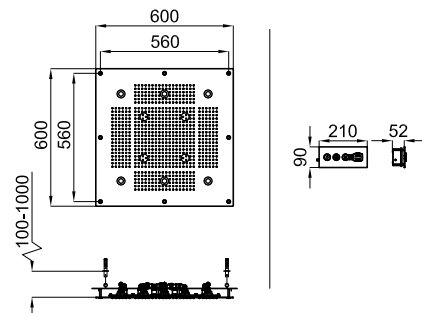

Rain Showers

SEASONS

Description

SEASONS - 60 cm ceiling build-in sprayer. Water functions: inner rain, peripheral rain, nebulizer and inner + peripheral rain. Additional features: color therapy and aromatherapy. It includes Seasons keyboard and the flowers, energy, and relax aroma packs. Protection IPX4. Voltage 220 V. It's necessary to order a valve with minimum 3 outputs which can operate two outputs at the same time (100282733, 100282727, 100282736, 100063400, 100140559, 100063401, 100140919, 100243835, 100093579 + 3x100093574). More information regarding minimum requirements for each water outlet are available in the installation manuals. Includes 100292773, 100243231.

Flow rate diagramme

Pressure (bar)	0	0.5	1	2	3	4	5
Flow - atomizer (l/min) (±15%)	0	7.1	10.7	15.5	19.1	21.7	24.5
Flow - inner rain (l/min) (±15%)	0	8.5	12.1	17.2	21.1	25.4	29.6
Flow - extern rain (l/min) (±15%)	0	11.3	16.2	22.9	28.2	33.8	39.4

Technical drawing

Dimensions in mm

noken
PORCELANOSA BATHROOMS

Warranty: For a warranty or other information on this product, visit our Web address: www.noken.com

Legal disclaimer: All details provided by the NOKEN's Product has an information purpose without any contractual value. In order to obtain further information about the materials and their installation please visit our showrooms. NOKEN reserves the right to modify or delete any information on this site. The images and colours shown in this site may differ from the real ones.