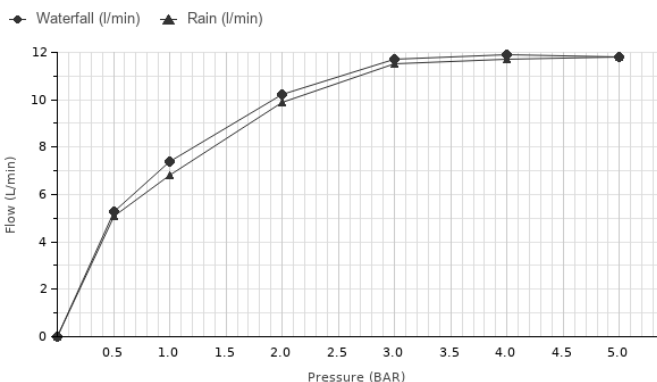

Rain Showers

OXO

Description

Rain+cascade shower head with 1/2" connectors. Flow rate rain: 11,9 l/min. at 3 bar and flow rate cascade: 12,1 l/min. at 3 bar.

Finish

brushed titanium
100284315

Other Finishes

polished stainless steel
100284108

black
100284314

Flow rate diagramme

Pressure (bar)	0	0.5	1	2	3	4	5
Flow - Waterfall (l/min) (±15%)	0	5.3	7.4	10.2	11.7	11.9	11.8
Flow - Rain (l/min) (±15%)	0	5.1	6.8	9.9	11.5	11.7	11.8