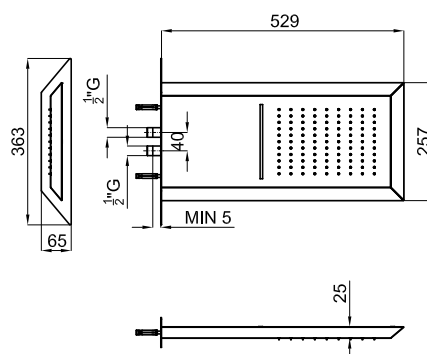

Rain Showers

OXO

Description

Rain+cascade shower head with 1/2" connectors. Flow rate rain: 11,9 l/min. at 3 bar and flow rate cascade: 12,1 l/min. at 3 bar.

Finish

brushed titanium
100284315

Other Finishes

polished stainless steel
100284108

black
100284314

Flow rate diagramme

Pressure (bar)	0	0.5	1	2	3	4	5
Flow - Waterfall (l/min) (±15%)	0	5.3	7.4	10.2	11.7	11.9	11.8
Flow - Rain (l/min) (±15%)	0	5.1	6.8	9.9	11.5	11.7	11.8

Technical drawing

Dimensions in mm

noken
PORCELANOSA BATHROOMS

Warranty: For a warranty or other information on this product, visit our Web address: www.noken.com

Legal disclaimer: All details provided by the NOKEN's Product has an information purpose without any contractual value. In order to obtain further information about the materials and their installation please visit our showrooms. NOKEN reserves the right to modify or delete any information on this site. The images and colours shown in this site may differ from the real ones.