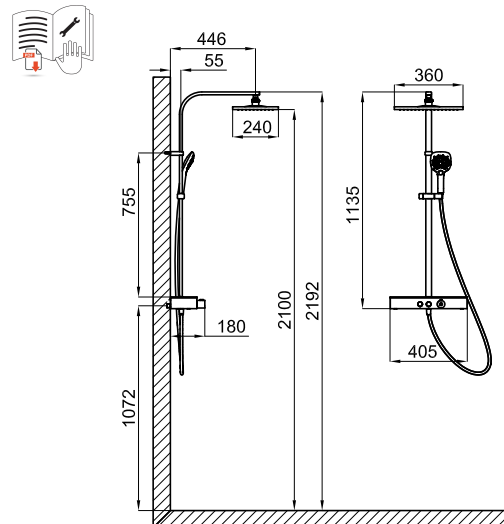

### Description

T&F SQUARE - Thermostatic shower column with built-in wax thermolement, glass shelf, shower head, slider hand shower bracket and multifunction hand shower. Connections of 1/2" and a distance of 150 mm between them. It includes a non-return valve and safety stop at 38°. The flow rate at 3 bar of the hand shower is 7 l/min and of the shower head 9,15 l/min.

### Flow rate diagramme

Pressure (bar)	0	0.5	1	2	3	4	5
Flow - Handshower (l/min) (±15%)	0	2.9	4.9	5.7	7	8.8	9.2
Flow - Rain (l/min) (±15%)	0	2.9	4.9	7.7	9.2	9.2	9.2

### Technical drawing

Dimensions in mm

**noken**  
PORCELANOSA BATHROOMS

Warranty: For a warranty or other information on this product, visit our Web address: [www.noken.com](http://www.noken.com)

Legal disclaimer: All details provided by the NOKEN's Product has an information purpose without any contractual value. In order to obtain further information about the materials and their installation please visit our showrooms. NOKEN reserves the right to modify or delete any information on this site. The images and colours shown in this site may differ from the real ones.