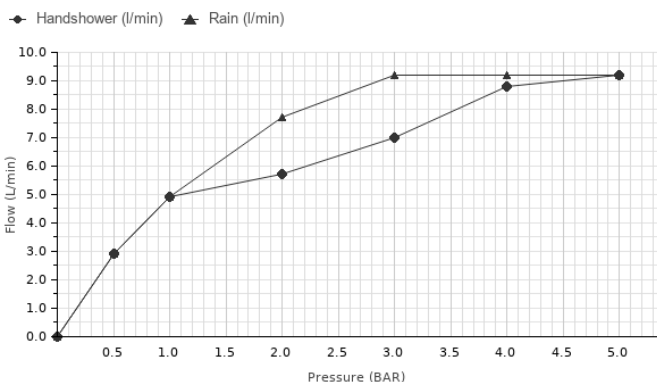

Flow rate diagramme

Pressure (bar)	0	0.5	1	2	3	4	5
Flow - Handshower (l/min) (±15%)	0	2.9	4.9	5.7	7	8.8	9.2
Flow - Rain (l/min) (±15%)	0	2.9	4.9	7.7	9.2	9.2	9.2