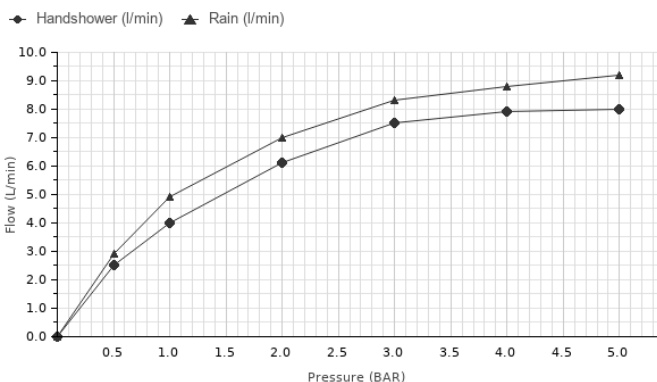

Flow rate diagramme

Pressure (bar)	0	0.5	1	2	3	4	5
Flow - Handshower (l/min) (±15%)	0	2.5	4	6.1	7.5	7.9	8
Flow - Rain (l/min) (±15%)	0	2.9	4.9	7	8.3	8.8	9.2