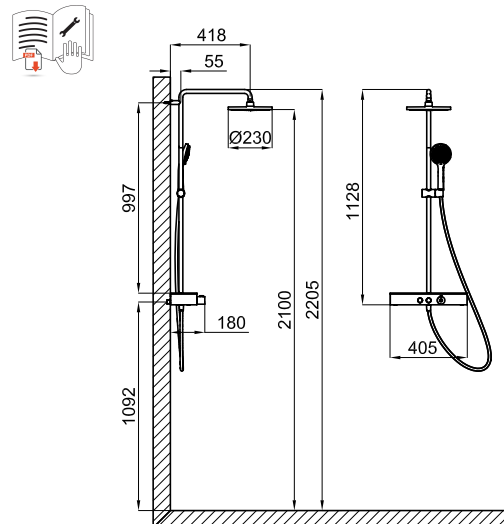

### Description

T&F ROUND - Thermostatic shower column with built-in wax thermoelement, glass shelf, shower head, slider hand shower bracket and multifunction hand shower. Connections of 1/2" and a distance of 150 mm between them. It includes a non-return valve and safety stop at 38°. The flow rate at 3 bar of the hand shower is 7,5l/min and of the shower head 8,25 l/min.

### Flow rate diagramme

Pressure (bar)	0	0.5	1	2	3	4	5
Flow - Handshower (l/min) (±15%)	0	2.5	4	6.1	7.5	7.9	8
Flow - Rain (l/min) (±15%)	0	2.9	4.9	7	8.3	8.8	9.2

### Technical drawing

Dimensions in mm

**noken**  
PORCELANOSA BATHROOMS

**Warranty:** For a warranty or other information on this product, visit our Web address: [www.noken.com](http://www.noken.com)

Legal disclaimer: All details provided by the NOKEN's Product has an information purpose without any contractual value. In order to obtain further information about the materials and their installation please visit our showrooms. NOKEN reserves the right to modify or delete any information on this site. The images and colours shown in this site may differ from the real ones.