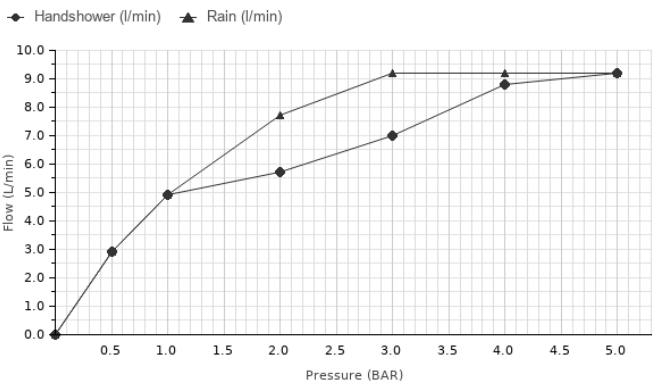

Bathroom Taps

TOUCH&FEEL

Description

T&F SQUARE - Thermostatic shower column with built-in wax thermolement, glass shelf, shower head, slider hand shower bracket and multifunction hand shower. Connections of 1/2" and a distance of 150 mm between them. It includes a non-return valve and safety stop at 38°. The flow rate at 3 bar of the hand shower is 7 l/min and of the shower head 9,15 l/min.

Finish

chrome
100291221

Other Finishes

Matt black
100291203

Certifications and quality characteristics

Flow rate diagramme

Pressure (bar)	0	0.5	1	2	3	4	5
Flow - Handshower (l/min) (±15%)	0	2.9	4.9	5.7	7	8.8	9.2
Flow - Rain (l/min) (±15%)	0	2.9	4.9	7.7	9.2	9.2	9.2