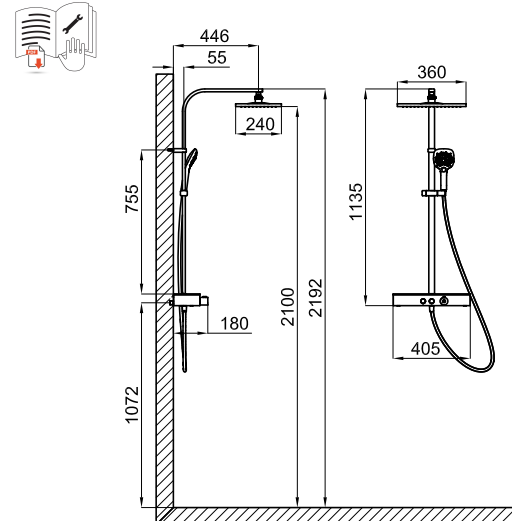

Bathroom Taps

TOUCH&FEEL

Description

T&F SQUARE - Thermostatic shower column with built-in wax thermolement, glass shelf, shower head, slider hand shower bracket and multifunction hand shower. Connections of 1/2" and a distance of 150 mm between them. It includes a non-return valve and safety stop at 38°. The flow rate at 3 bar of the hand shower is 7 l/min and of the shower head 9,15 l/min.

Finish

chrome
100291221

Other Finishes

Matt black
100291203

Certifications and quality characteristics

Flow rate diagramme

Pressure (bar)	0	0.5	1	2	3	4	5
Flow - Handshower (l/min) (±15%)	0	2.9	4.9	5.7	7	8.8	9.2
Flow - Rain (l/min) (±15%)	0	2.9	4.9	7.7	9.2	9.2	9.2

Technical drawing

Dimensions in mm

noken
PORCELANOSA BATHROOMS

Warranty: For a warranty or other information on this product, visit our Web address: www.noken.com

Legal disclaimer: All details provided by the NOKEN's Product has an information purpose without any contractual value. In order to obtain further information about the materials and their installation please visit our showrooms. NOKEN reserves the right to modify or delete any information on this site. The images and colours shown in this site may differ from the real ones.