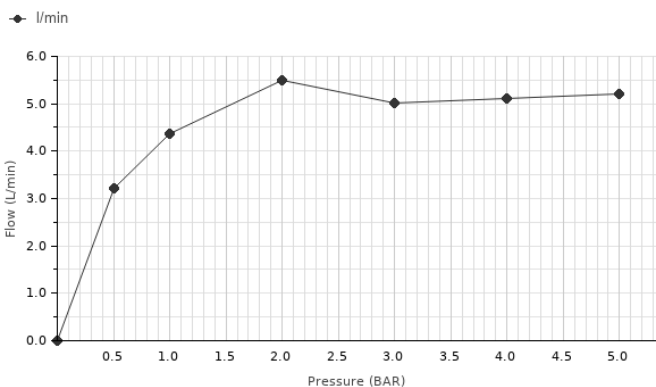

Bathroom Taps

LIGNAGE

Designed by
RAMON ESTEVE

Description

LUXE - 3 hole basin mixer 1/2". Ceramic disc valves . Without pop-up waste.
Flow rate 5 l/min. at 3 bar.

Finish

chrome
100241770

Other Finishes

Gold
100241754

brushed copper
100289236

brushed gold
100301559

Flow rate diagramme

Pressure (bar)	0	0.5	1	2	3	4	5
Flow - l/min (±15%)	0	3.21	4.36	5.5	5.02	5.12	5.21

Technical drawing

Dimensions in mm