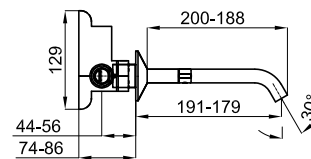

## Technical drawing

Dimensions in mm

**noken**  
PORCELANOSA BATHROOMS

Warranty: For a warranty or other information on this product, visit our Web address: [www.noken.com](http://www.noken.com)

Legal disclaimer: All details provided by the NOKEN's Product has an information purpose without any contractual value. In order to obtain further information about the materials and their installation please visit our showrooms. NOKEN reserves the right to modify or delete any information on this site. The images and colours shown in this site may differ from the real ones.