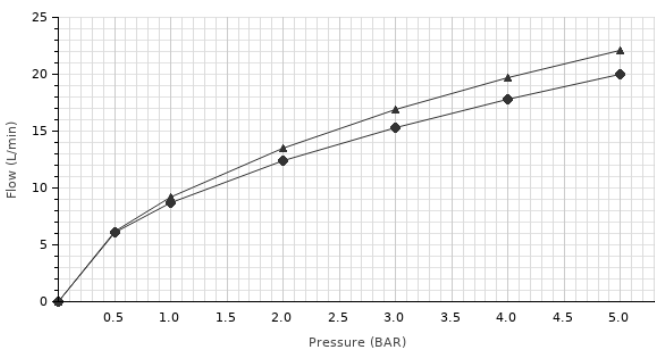

Designed by

RAMON ESTEVE

Description

LUXE - Floor mounted bath shower mixer 3/8" with 150cm shower hose and hand shower. Ceramic disc valves. Automatic diverter. "Plus" aerator. Flow rate for shower: 15,3 l/min. at 3 bar and flow rate bath: 22,1 l/min. at 3 bar. Diameter 110 mm. at base.

Finish

chrome
100241774

Other Finishes

brushed gold
100301623

brushed copper
100289173

Gold
100241718

Flow rate diagramme

Pressure (bar)	0	0.5	1	2	3	4	5
Flow - Handshower (l/min) (±15%)	0	6.14	8.69	12.39	15.31	17.80	20.03
Flow - Spout (l/min) (±15%)	0	6.17	9.24	13.50	16.87	19.66	22.13

◆ Handshower (l/min) ▲ Spout (l/min)

Technical drawing

Dimensions in mm