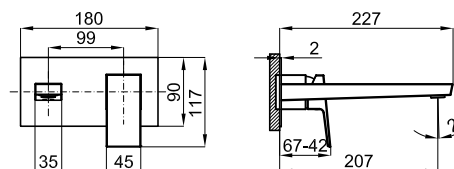

## Description

Single lever basin mixer trim kit. . Ø35 mm ceramic cartridge. Without pop up waste. Flow rate 5 L/min at 3 bar. Possibility of vertical and horizontal installation.

## Technical drawing

Dimensions in mm

**noken**  
PORCELANOSA BATHROOMS

Warranty: For a warranty or other information on this product, visit our Web address: [www.noken.com](http://www.noken.com)

Legal disclaimer: All details provided by the NOKEN's Product has an information purpose without any contractual value. In order to obtain further information about the materials and their installation please visit our showrooms. NOKEN reserves the right to modify or delete any information on this site. The images and colours shown in this site may differ from the real ones.