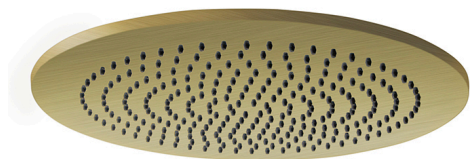

Rain Showers

Description

30 cm rain shower head, with ball joint

NEPTUNE SLIM

Designed by
RAMON ESTEVE

Finish

brushed gold
100299345

Other Finishes

chrome
100090796

Gold
100238749

brushed copper
100280685

titanium
100280756

Matt black
100213249

white
100253673

copper
100280737

brushed titanium
100281820