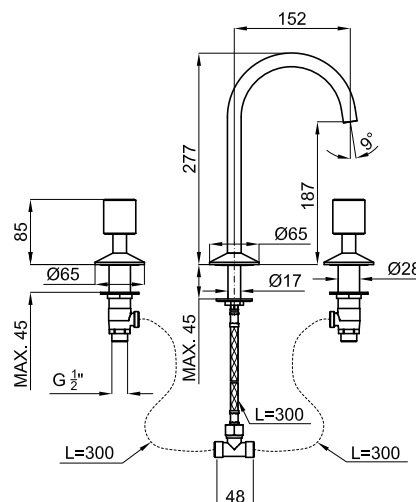

### Description

CARRARA - 3 hole basin mixer 1/2". Ceramic disc valves . Without pop-up waste. Flow rate 5 l/min. at 3 bar.

### Flow rate diagramme

Pressure (bar)	0	0.5	1	2	3	4	5
Flow - l/min (±15%)	0	3.21	4.36	5.5	5.02	5.12	5.21

### Technical drawing

Dimensions in mm

**noken**  
PORCELANOSA BATHROOMS

Warranty: For a warranty or other information on this product, visit our Web address: [www.noken.com](http://www.noken.com)

Legal disclaimer: All details provided by the NOKEN's Product has an information purpose without any contractual value. In order to obtain further information about the materials and their installation please visit our showrooms. NOKEN reserves the right to modify or delete any information on this site. The images and colours shown in this site may differ from the real ones.