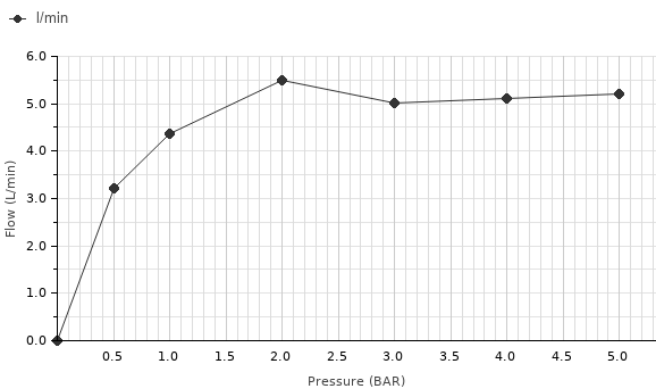

### Description

CARRARA - 3 hole basin mixer 1/2". Ceramic disc valves . Without pop-up waste. Flow rate 5 l/min. at 3 bar.

### Flow rate diagramme

Pressure (bar)	0	0.5	1	2	3	4	5
Flow - l/min (±15%)	0	3.21	4.36	5.5	5.02	5.12	5.21