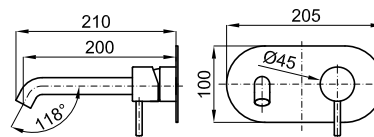

Bathroom Taps

ECO
FLOW

NEW

EX

RONDO

Description

Single lever basin mixer trim kit. . Ø35 mm ceramic cartridge. Without pop up waste. Flow rate 5 L/min at 3 bar. Possibility of vertical and horizontal installation.

Certifications and quality characteristics

Technical drawing

Dimensions in mm

noken
PORCELANOSA BATHROOMS

Warranty: For a warranty or other information on this product, visit our Web address: www.noken.com