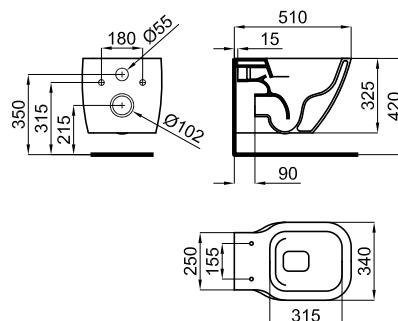

ESSENCE C

Description

SET "Rimless" wall hung pan and soft close seat and cover. Includes the fixings kit 100335237.

Finish

pastel beige
100313096

Other Finishes

crocodile green
100313102

canary yellow
100313125

fusion grey
100313138

jet black
100313211

flamingo pink
100313122

cioccolato brown
100313132

twilight blue
100313176

artic blue
100313227

Technical drawing

Dimensions in mm

ESSENCE C

Description

"Rimless" Wall hung pan. Includes the fixings kit 100335237.

Finish

pastel beige
100313101

Technical drawing

Dimensions in mm

Sanitaryware

PACK: 100313096 | COMPONENT: 100313133

ESSENCE C

Description

"Rimless" pan soft close seat and cover.

Finish

pastel beige
100313133