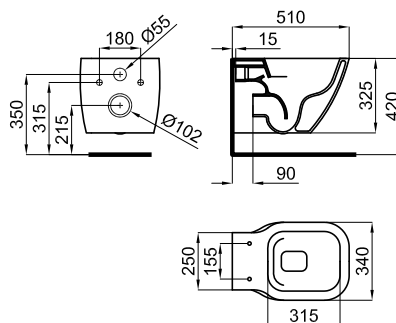

ESSENCE C

Description

SET "Rimless" wall hung pan and soft close seat and cover. Includes the fixings kit 100335237.

Finish

pastel beige
100313096

Other Finishes

crocodile green
100313102

canary yellow
100313125

fusion grey
100313138

jet black
100313211

flamingo pink
100313122

cioccolato brown
100313132

twilight blue
100313176

artic blue
100313227

Technical drawing

Dimensions in mm

ESSENCE C

Description

"Rimless" Wall hung pan. Includes the fixings kit 100335237.

Finish

pastel beige
100313101

Technical drawing

Dimensions in mm

Sanitaryware

PACK: 100313096 | COMPONENT: 100313133

ESSENCE C

Description

"Rimless" pan soft close seat and cover.

Finish

pastel beige
100313133