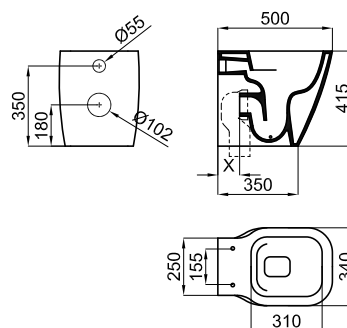

## Technical drawing

Dimensions in mm

Sanitaryware

PACK: 100313098 | COMPONENT: 100313087

## Technical drawing

Dimensions in mm