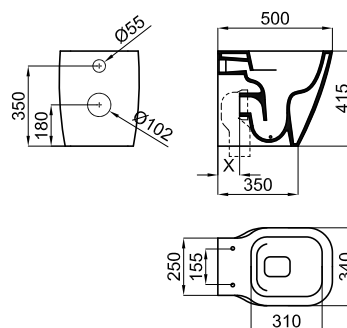

ESSENCE C

Description

SET "Rimless" back to wall pan, adjustable outlet and soft close seat and cover. Includes the fixings kit 100239113.

Finish

fusion grey
100313109

Other Finishes

crocodile green
100313098

Dimensions in mm

Sanitaryware

PACK: 100313109 | COMPONENT: 100313105

ESSENCE C

Description

"Rimless" pan soft close seat and cover.

Finish

fusion grey
100313105

ESSENCE C

Description

"Rimless" back to wall pan. Adjustable outlet with fixing kit 100239113.

Finish

fusion grey
100313107

Technical drawing

Dimensions in mm