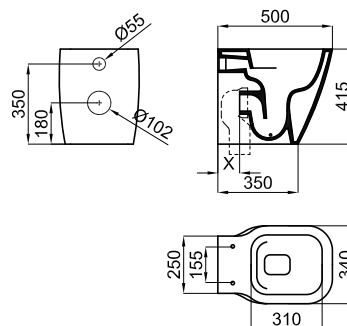

ESSENCE C

Description

SET "Rimless" back to wall pan, adjustable outlet and soft close seat and cover. Includes the fixings kit 100239113.

Finish

pastel beige
100313110

Other Finishes

crocodile green
100313098

Dimensions in mm

ESSENCE C

Description

"Rimless" back to wall pan. Adjustable outlet with fixing kit 100239113.

Finish

pastel beige
100313079

Technical drawing

Dimensions in mm

Sanitaryware

PACK: 100313110 | COMPONENT: 100313133

ESSENCE C

Description

"Rimless" pan soft close seat and cover.

Finish

pastel beige
100313133