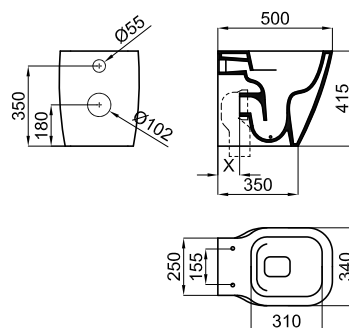

ESSENCE C

Description

SET "Rimless" back to wall pan, adjustable outlet and soft close seat and cover. Includes the fixings kit 100239113.

Finish

pastel beige
100313110

Other Finishes

crocodile green
100313098

Dimensions in mm

ESSENCE C

Description

"Rimless" back to wall pan. Adjustable outlet with fixing kit 100239113.

Finish

pastel beige
100313079

Technical drawing

Dimensions in mm

Sanitaryware

PACK: 100313110 | COMPONENT: 100313133

ESSENCE C

Description

"Rimless" pan soft close seat and cover.

Finish

pastel beige
100313133