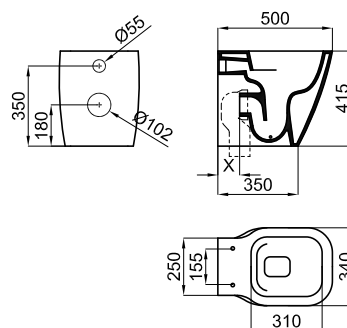

ESSENCE C

Description

SET "Rimless" back to wall pan, adjustable outlet and soft close seat and cover. Includes the fixings kit 100239113.

Finish

cioccolato brown
100313115

Other Finishes

	crocodile green 100313098		fusion grey 100313109
	pastel beige 100313110		flamingo pink 100313121
	canary yellow 100313136		twilight blue 100313164
	jet black 100313190		artic blue 100313226

Technical drawing

Dimensions in mm

Sanitaryware

PACK: 100313115 | COMPONENT: 100313069

ESSENCE C

Description

"Rimless" pan soft close seat and cover.

Finish

cioccolato brown
100313069

ESSENCE C

Description

"Rimless" back to wall pan. Adjustable outlet with fixing kit 100239113.

Finish

cioccolato brown
100313131

Technical drawing

Dimensions in mm