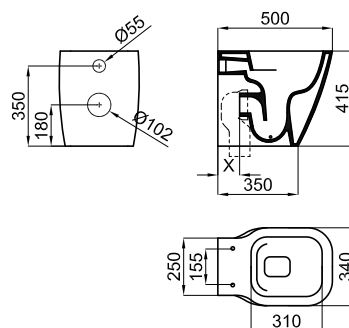

ESSENCE C

Description

SET "Rimless" back to wall pan, adjustable outlet and soft close seat and cover. Includes the fixings kit 100239113.

Finish

flamingo pink
100313121

Other Finishes

	crocodile green 100313098		fusion grey 100313109
	pastel beige 100313110		cioccolato brown 100313115
	canary yellow 100313136		twilight blue 100313164
	jet black 100313190		artic blue 100313226

Technical drawing

Dimensions in mm

Sanitaryware

PACK: 100313121 | COMPONENT: 100313099

ESSENCE C

Description

"Rimless" pan soft close seat and cover.

Finish

flamingo pink
100313099

ESSENCE C

Description

"Rimless" back to wall pan. Adjustable outlet with fixing kit 100239113.

Finish

flamingo pink
100313120

Technical drawing

Dimensions in mm