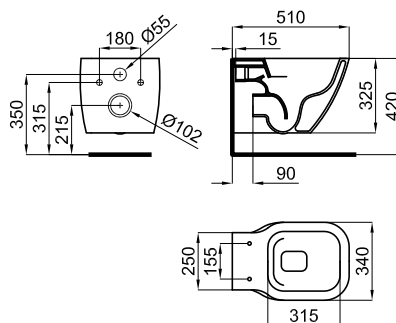

ESSENCE C

Description

SET "Rimless" wall hung pan and soft close seat and cover. Includes the fixings kit 100335237.

Finish

flamingo pink
100313122

Other Finishes

pastel beige
100313096

canary yellow
100313125

fusion grey
100313138

jet black
100313211

crocodile green
100313102

cioccolato brown
100313132

twilight blue
100313176

artic blue
100313227

Technical drawing

Dimensions in mm

Sanitaryware

PACK: 100313122 | COMPONENT: 100313099

ESSENCE C

Description

"Rimless" pan soft close seat and cover.

Finish

flamingo pink
100313099

ESSENCE C

Description

"Rimless" Wall hung pan. Includes the fixings kit 100335237.

Finish

flamingo pink
100313130

Technical drawing

Dimensions in mm