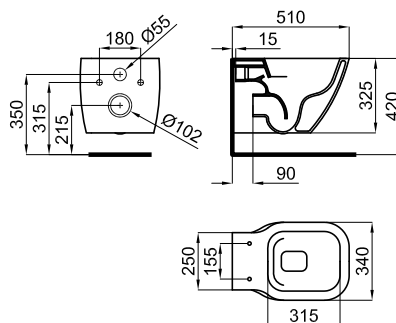

ESSENCE C

Description

SET "Rimless" wall hung pan and soft close seat and cover. Includes the fixings kit 100335237.

Finish

Other Finishes

Technical drawing

Dimensions in mm

ESSENCE C

Description

"Rimless" Wall hung pan. Includes the fixings kit 100335237.

Finish

canary yellow
100313118

Technical drawing

Dimensions in mm

Sanitaryware

PACK: 100313125 | COMPONENT: 100313260

ESSENCE C

Description

"Rimless" pan soft close seat and cover.

Finish

canary yellow
100313260