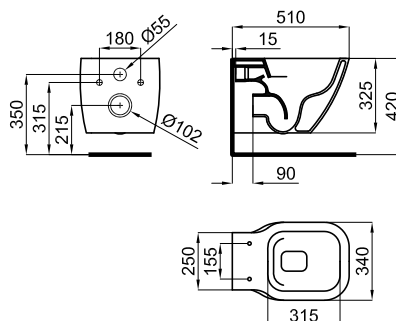

ESSENCE C

Description

SET "Rimless" wall hung pan and soft close seat and cover. Includes the fixings kit 100335237.

Finish

Other Finishes

Technical drawing

Dimensions in mm

ESSENCE C

Description

"Rimless" Wall hung pan. Includes the fixings kit 100335237.

Finish

canary yellow
100313118

Technical drawing

Dimensions in mm

Sanitaryware

PACK: 100313125 | COMPONENT: 100313260

ESSENCE C

Description

"Rimless" pan soft close seat and cover.

Finish

canary yellow
100313260