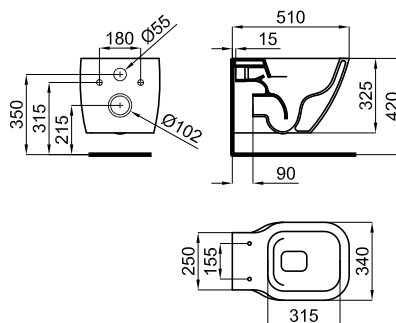

## Technical drawing

Dimensions in mm

Sanitaryware

PACK: 100313132 | COMPONENT: 100313069

## Technical drawing

Dimensions in mm