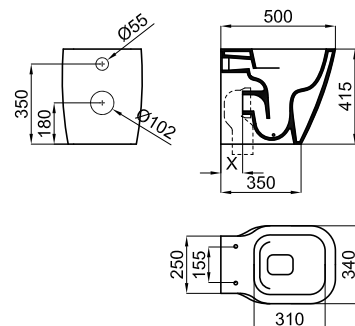

ESSENCE C

Description

SET "Rimless" back to wall pan, adjustable outlet and soft close seat and cover. Includes the fixings kit 100239113.

Finish

canary yellow
100313136

Other Finishes

	crocodile green 100313098		fusion grey 100313109
	pastel beige 100313110		cioccolato brown 100313115
	flamingo pink 100313121		twilight blue 100313164
	jet black 100313190		artic blue 100313226

Technical drawing

Dimensions in mm

ESSENCE C

Description

"Rimless" back to wall pan. Adjustable outlet with fixing kit 100239113.

Finish

canary yellow
100313124

Technical drawing

Dimensions in mm

Sanitaryware

PACK: 100313136 | COMPONENT: 100313260

ESSENCE C

Description

"Rimless" pan soft close seat and cover.

Finish

canary yellow
100313260