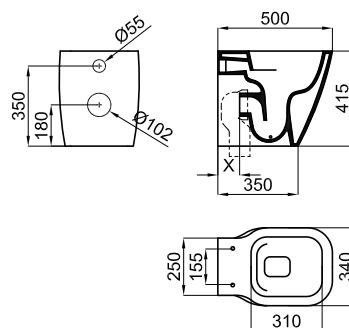

ESSENCE C

Description

SET "Rimless" back to wall pan, adjustable outlet and soft close seat and cover. Includes the fixings kit 100239113.

Finish

canary yellow
100313136

Other Finishes

	crocodile green 100313098		fusion grey 100313109
	pastel beige 100313110		cioccolato brown 100313115
	flamingo pink 100313121		twilight blue 100313164
	jet black 100313190		artic blue 100313226

Technical drawing

Dimensions in mm

ESSENCE C

Description

"Rimless" back to wall pan. Adjustable outlet with fixing kit 100239113.

Finish

canary yellow
100313124

Technical drawing

Dimensions in mm

Sanitaryware

PACK: 100313136 | COMPONENT: 100313260

ESSENCE C

Description

"Rimless" pan soft close seat and cover.

Finish

canary yellow
100313260