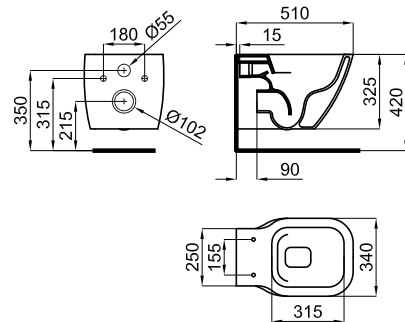

ESSENCE C

Description

SET "Rimless" wall hung pan and soft close seat and cover. Includes the fixings kit 100335237.

Finish

fusion grey
100313138

Other Finishes

	pastel beige 100313096		crocodile green 100313102
	flamingo pink 100313122		canary yellow 100313125
	cioccolato brown 100313132		twilight blue 100313176
	jet black 100313211		artic blue 100313227

Technical drawing

Dimensions in mm

Sanitaryware

PACK: 100313138 | COMPONENT: 100313105

ESSENCE C

Description

"Rimless" pan soft close seat and cover.

Finish

fusion grey
100313105

ESSENCE C

Description

"Rimless" Wall hung pan. Includes the fixings kit 100335237.

Finish

fusion grey
100313141

Technical drawing

Dimensions in mm