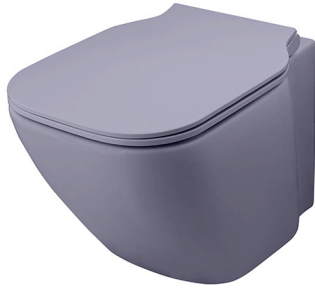

ESSENCE C

Description

SET "Rimless" wall hung pan and soft close seat and cover. Includes the fixings kit 100335237.

Finish

fusion grey
100313138

Other Finishes

	pastel beige 100313096		crocodile green 100313102
	flamingo pink 100313122		canary yellow 100313125
	cioccolato brown 100313132		twilight blue 100313176
	jet black 100313211		artic blue 100313227

Technical drawing

Dimensions in mm

Sanitaryware

PACK: 100313138 | COMPONENT: 100313105

ESSENCE C

Description

"Rimless" pan soft close seat and cover.

Finish

fusion grey
100313105

ESSENCE C

Description

"Rimless" Wall hung pan. Includes the fixings kit 100335237.

Finish

fusion grey
100313141

Technical drawing

Dimensions in mm