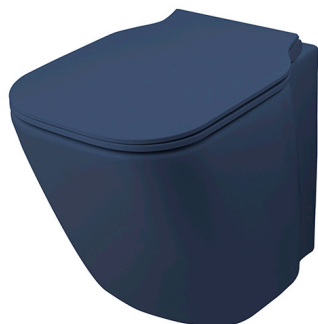

ESSENCE C

Description

SET "Rimless" back to wall pan, adjustable outlet and soft close seat and cover. Includes the fixings kit 100239113.

Finish

twilight blue
100313164

Other Finishes

crocodile green
100313098

pastel beige
100313110

flamingo pink
100313121

jet black
100313190

fusion grey
100313109

cioccolato brown
100313115

canary yellow
100313136

artic blue
100313226

Technical drawing

Dimensions in mm

Sanitaryware

PACK: 100313164 | COMPONENT: 100313150

ESSENCE C

Description

"Rimless" pan soft close seat and cover.

Finish

twilight blue
100313150

ESSENCE C

Description

"Rimless" back to wall pan. Adjustable outlet with fixing kit 100239113.

Finish

twilight blue
100313152

Technical drawing

Dimensions in mm