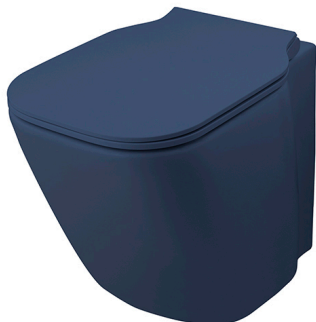

ESSENCE C

Description

SET "Rimless" back to wall pan, adjustable outlet and soft close seat and cover. Includes the fixings kit 100239113.

Finish

twilight blue
100313164

Other Finishes

crocodile green
100313098

pastel beige
100313110

flamingo pink
100313121

jet black
100313190

fusion grey
100313109

cioccolato brown
100313115

canary yellow
100313136

artic blue
100313226

Technical drawing

Dimensions in mm

Sanitaryware

PACK: 100313164 | COMPONENT: 100313150

ESSENCE C

Description

"Rimless" pan soft close seat and cover.

Finish

twilight blue
100313150

ESSENCE C

Description

"Rimless" back to wall pan. Adjustable outlet with fixing kit 100239113.

Finish

twilight blue
100313152

Technical drawing

Dimensions in mm