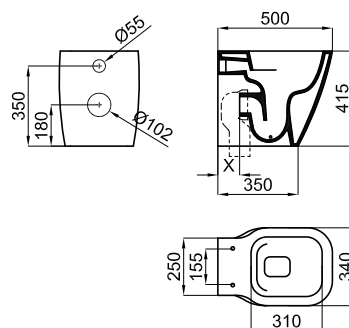

ESSENCE C

Description

SET "Rimless" back to wall pan, adjustable outlet and soft close seat and cover. Includes the fixings kit 100239113.

Finish

twilight blue
100313164

Other Finishes

crocodile green
100313098

pastel beige
100313110

flamingo pink
100313121

jet black
100313190

fusion grey
100313109

cioccolato brown
100313115

canary yellow
100313136

artic blue
100313226

Technical drawing

Dimensions in mm

Sanitaryware

PACK: 100313164 | COMPONENT: 100313150

ESSENCE C

Description

"Rimless" pan soft close seat and cover.

Finish

twilight blue
100313150

ESSENCE C

Description

"Rimless" back to wall pan. Adjustable outlet with fixing kit 100239113.

Finish

twilight blue
100313152

Technical drawing

Dimensions in mm