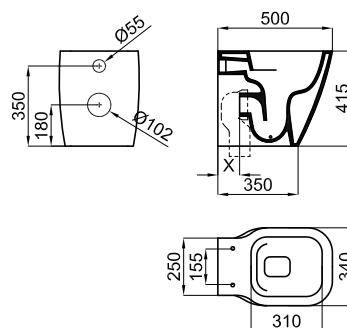

## Technical drawing

Dimensions in mm

Sanitaryware

PACK: 100313190 | COMPONENT: 100313169

## Technical drawing

Dimensions in mm