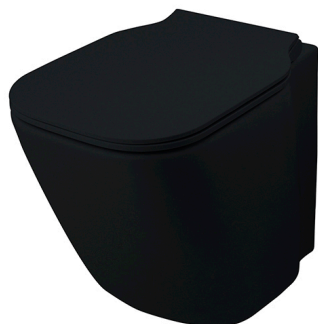

ESSENCE C

Description

"Rimless" back to wall pan. Adjustable outlet with fixing kit 100239113.

Finish

jet black
100313178

Technical drawing

Dimensions in mm