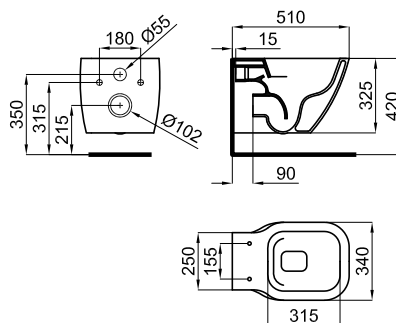

ESSENCE C

Description

SET "Rimless" wall hung pan and soft close seat and cover. Includes the fixings kit 100335237.

Finish

jet black
100313211

Other Finishes

	pastel beige 100313096		crocodile green 100313102
	flamingo pink 100313122		canary yellow 100313125
	cioccolato brown 100313132		fusion grey 100313138
	twilight blue 100313176		artic blue 100313227

Technical drawing

Dimensions in mm

Sanitaryware

PACK: 100313211 | COMPONENT: 100313169

ESSENCE C

Description

"Rimless" pan soft close seat and cover.

Finish

jet black
100313169

ESSENCE C

Description

"Rimless" Wall hung pan. Includes the fixings kit 100335237.

Finish

jet black
100313179

Technical drawing

Dimensions in mm