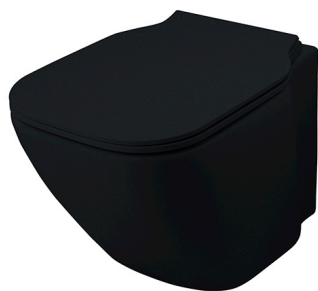

ESSENCE C

Description

SET "Rimless" wall hung pan and soft close seat and cover. Includes the fixings kit 100335237.

Finish

jet black
100313211

Other Finishes

	pastel beige 100313096		crocodile green 100313102
	flamingo pink 100313122		canary yellow 100313125
	cioccolato brown 100313132		fusion grey 100313138
	twilight blue 100313176		artic blue 100313227

Technical drawing

Dimensions in mm

Sanitaryware

PACK: 100313211 | COMPONENT: 100313169

ESSENCE C

Description

"Rimless" pan soft close seat and cover.

Finish

jet black
100313169

ESSENCE C

Description

"Rimless" Wall hung pan. Includes the fixings kit 100335237.

Finish

jet black
100313179

Technical drawing

Dimensions in mm