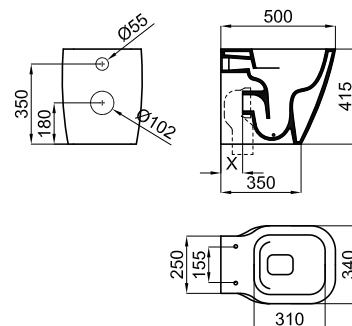

## Technical drawing

Dimensions in mm

Sanitaryware

PACK: 100313226 | COMPONENT: 100313103

## Technical drawing

Dimensions in mm