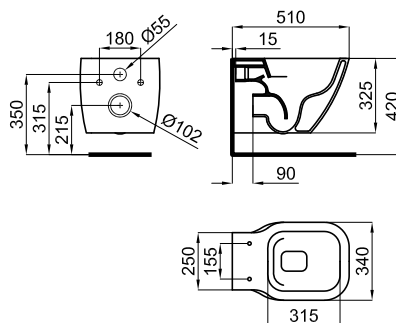

ESSENCE C

Description

SET "Rimless" wall hung pan and soft close seat and cover. Includes the fixings kit 100335237.

Finish

Other Finishes

Technical drawing

Dimensions in mm

Sanitaryware

PACK: 100313227 | COMPONENT: 100313103

ESSENCE C

Description

"Rimless" pan soft close seat and cover.

Finish

artic blue
100313103

ESSENCE C

Description

"Rimless" Wall hung pan. Includes the fixings kit 100335237.

Finish

artic blue
100313239

Technical drawing

Dimensions in mm